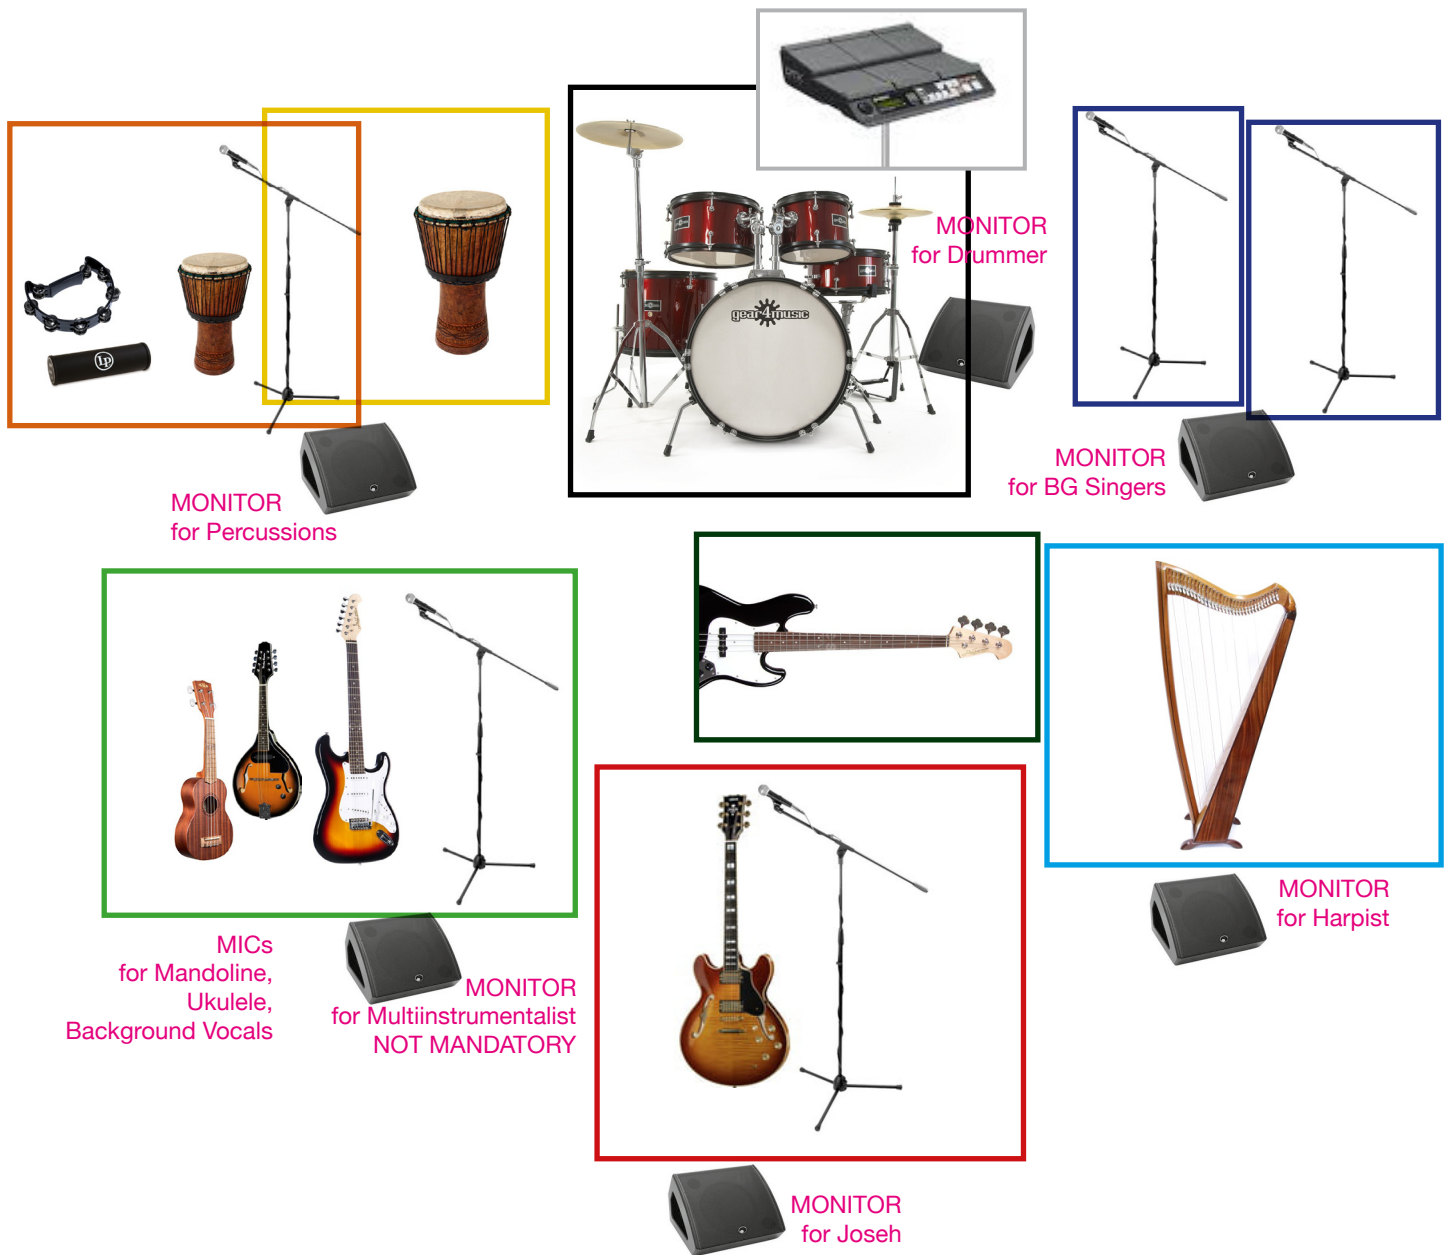

JOSEH Stage Rider - 9 Musicians

-
- | | | |
|--------------|--------------------------------------|-----------------------------------|
| 1. Kick Mic | 8. Bass (DI or AMP) | 15. Ukulele Mic |
| 2. Snare | 9 Acoustic Guitar/LEAD E-Guitar (DI) | 16. Background Vocals BACKS 1 |
| 3. Hi-Hats | JOSEH | 17. Percussions |
| 4. Rack Tom' | 10. Lead Vocals JOSEH | 18. Background Vocals BACKS 2 |
| 5. Floor Tom | 11. Harp (Leadinstrument) (DI) | 19. Mic Percussion |
| 6. Overhead | 12. Harp Instrument Mic | 20. Background Vocals IMPORTANT 3 |
| 7. Overhead | 13. Background E-Guitar (AMP) | 21. Background Vocals IMPORTANT4 |
| | 14. Mandoline (DI) | 22. Sample Pad Stereo |
-

NEEDED:

Drum Mics, Bass AMP or DI, Harp Instrument Mic, Mandoline DI, Ukulele Instrument Mic, Percussion Mics, Vocal Mics/Stands, Guitar Combo OR DI for Acoustic/E-Guitar Joseh, Monitors,

AVAILABLE IF NOT AVAILABLE IN VENUE:

1 Guitar AMP, Hardware Drums, 3 Vocal Mics,