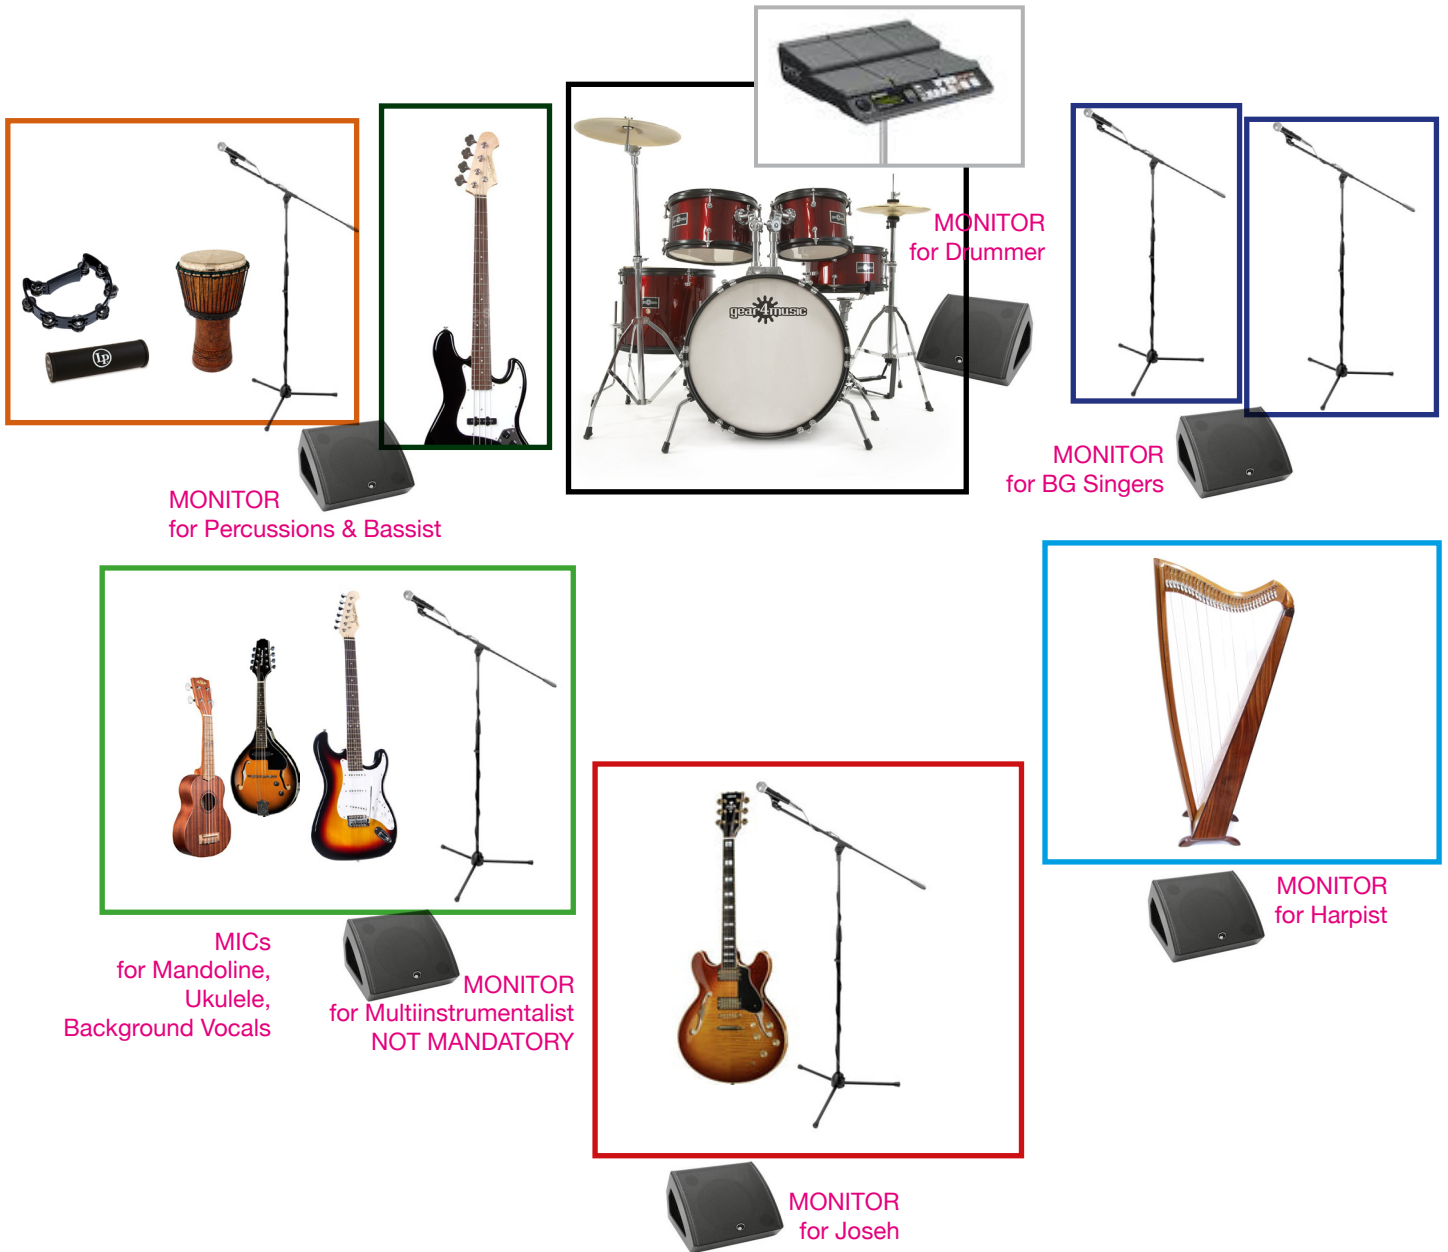

JOSEH Stage Rider - 8 Musicians

-
- | | | |
|--------------|--------------------------------------|-----------------------------------|
| 1. Kick Mic | 8. Bass (DI or AMP) | 14. Mandoline (DI) |
| 2. Snare | 9 Acoustic Guitar/LEAD E-Guitar (DI) | 15. Ukulele Mic |
| 3. Hi-Hats | JOSEH | 16. Background Vocals BACKS 1 |
| 4. Rack Tom' | 10. Lead Vocals JOSEH | 17. Percussions |
| 5. Floor Tom | 11. Harp (Leadinstrument) (DI) | 18. Background Vocals BACKS 2 |
| 6. Overhead | 12. Harp Instrument Mic | 19. Background Vocals IMPORTANT 3 |
| 7. Overhead | 13. Background E-Guitar (AMP) | 20. Background Vocals IMPORTANT4 |
| | | 21. Sample Pad Stereo |
-

NEEDED:

Drum Mics, Bass AMP or DI, Harp Instrument Mic, Mandoline DI, Ukulele Instrument Mic, Percussion Mics, Vocal Mics/Stand, Guitar Combo OR DI for Acoustic/E-Guitar Joseh, Monitors,

AVAILABLE IF NOT AVAILABLE IN VENUE:

1 Guitar AMP, Hardware Drums, 3 Vocal Mics,