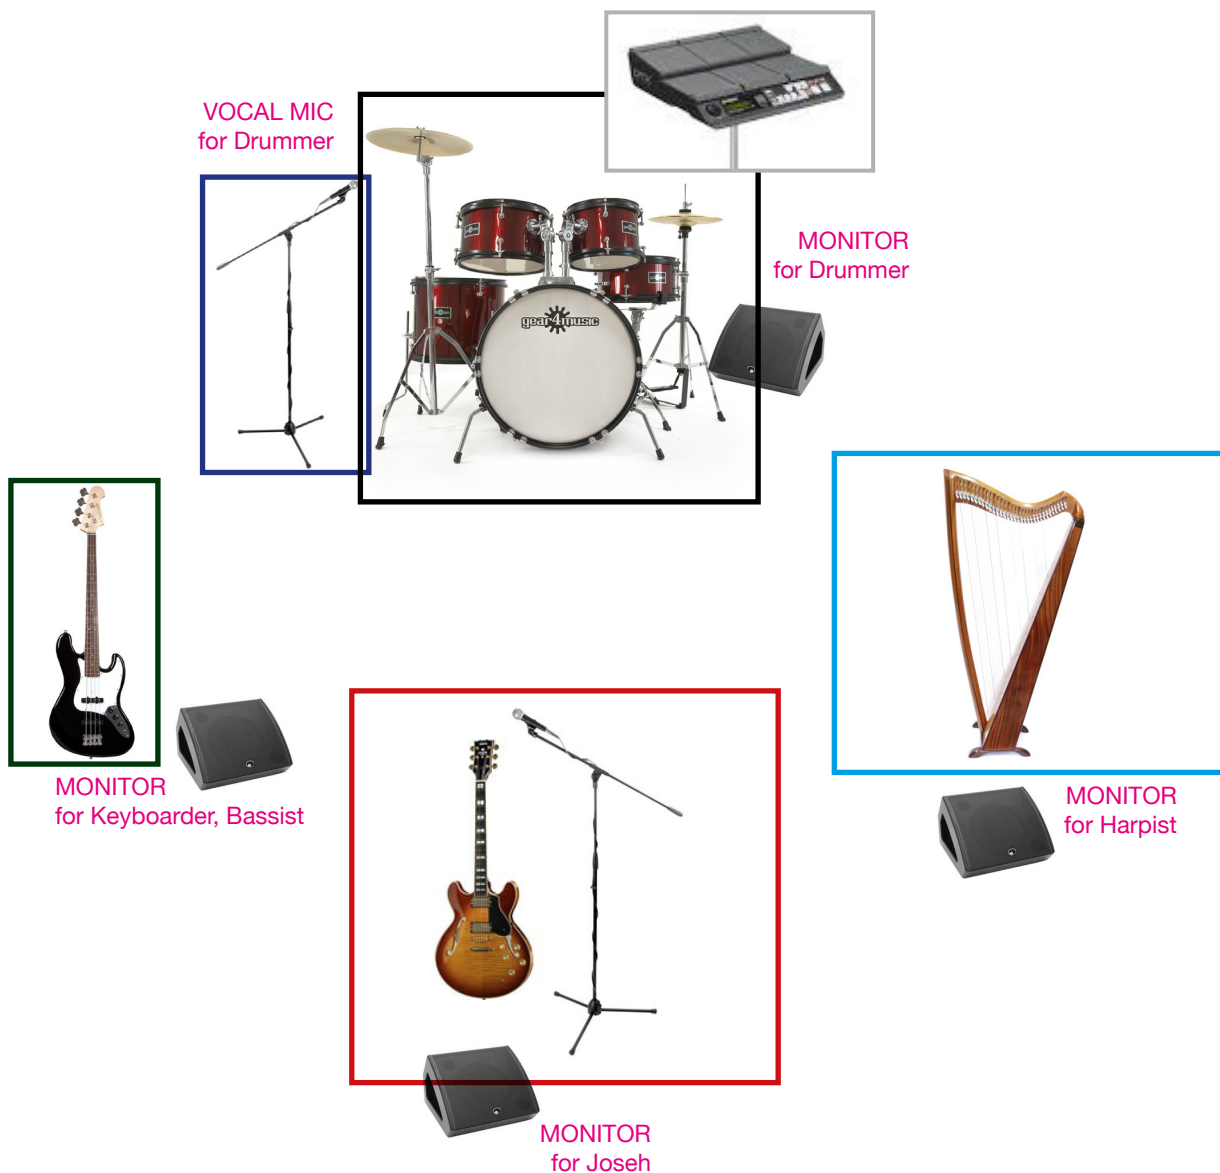

JOSEH Stage Rider - 4 Musicians

-
- | | |
|--------------|---------------------------------------|
| 1. Kick Mic | 8. Bass (DI or AMP) |
| 2. Snare | 9 Acoustic Guitar/E-Guitar (DI) JOSEH |
| 3. Hi-Hats | 10. Lead Vocals JOSEH |
| 4. Rack Tom' | 11. Harp (Leadinstrument) (DI) |
| 5. Floor Tom | 12. Harp Instrument Mic |
| 6. Overhead | 13. Background Vocals Drummer |
| 7. Overhead | 14. Sampla Pad Stereo |
-

NEEDED:

Drum Mics, Bass AMP or DI, Harp Instrument Mic, Vocal Mics/Stands, DI for Acoustic/E-Guitar Joseh, Monitors,

AVAILABLE IF NOT AVAILABLE IN VENUE:

Drums, Vocal Mics,