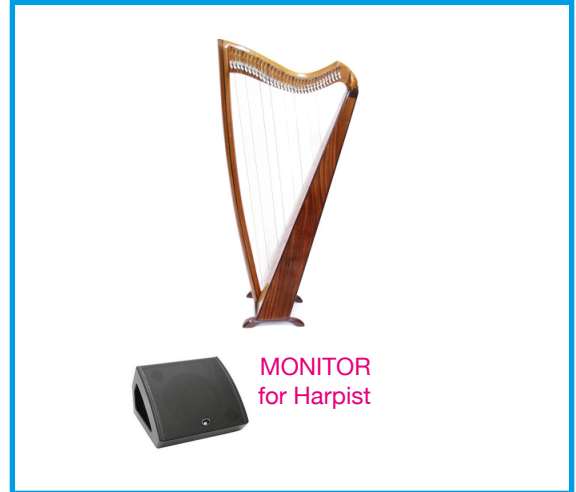

JOSEH Stage Rider - 2 Musicians

MONITOR
for Joseh

MONITOR
for Harpist

-
- 1 Acoustic Guitar/E-Guitar (DI) JOSEH
 2. Lead Vocals JOSEH
 3. Harp (Leadinstrument) (DI)
 4. Harp Instrument Mic
-

NEEDED:

Harp Instrument Mic, Vocal Mics/Stands, DI for Acoustic/E-Guitar Joseh, Monitors,

AVAILABLE IF NOT AVAILABLE IN VENUE:

Vocal Mics,